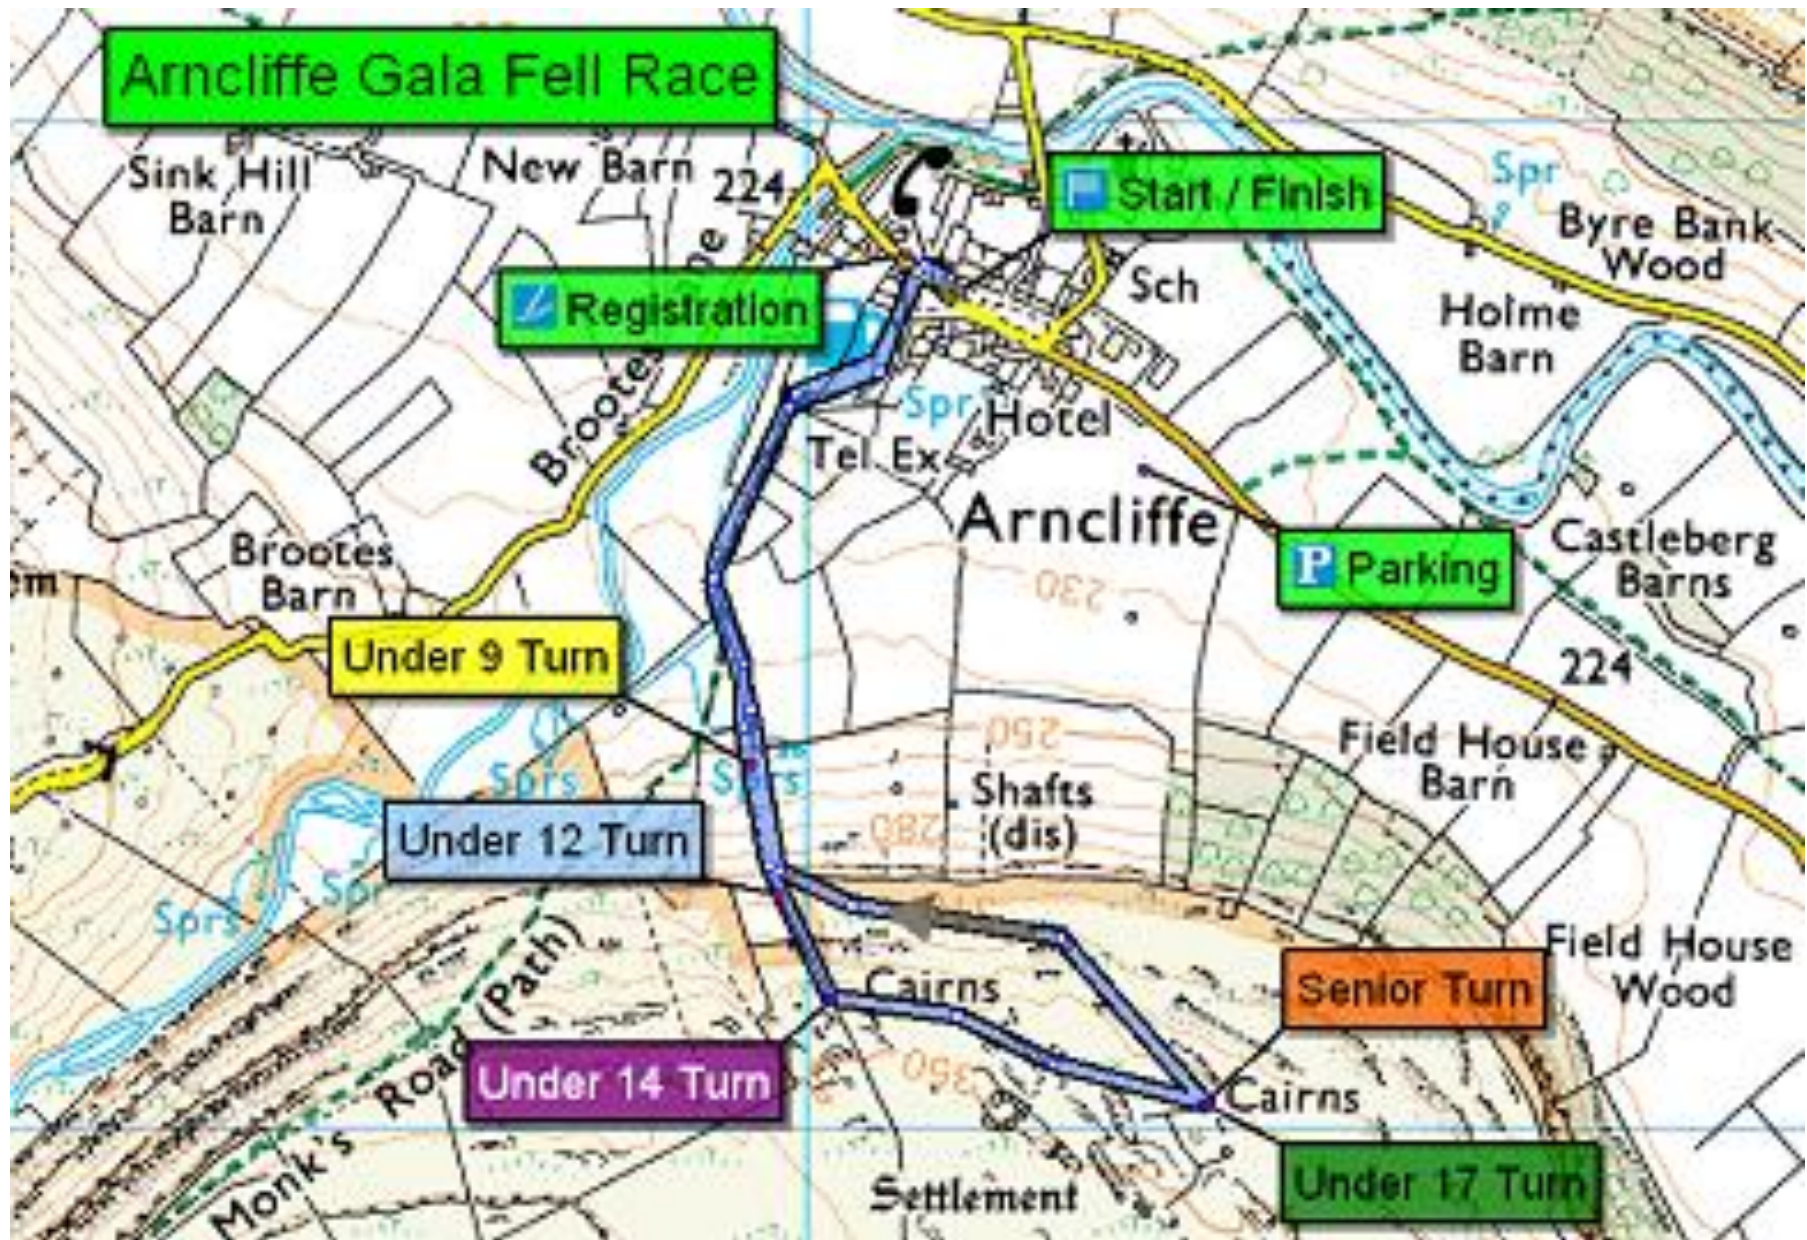

Arncliffe Gala Fell Race

Start / Finish

Registration

Under 9 Turn

Under 12 Turn

Under 14 Turn

P Parking

Senior Turn

Under 17 Turn