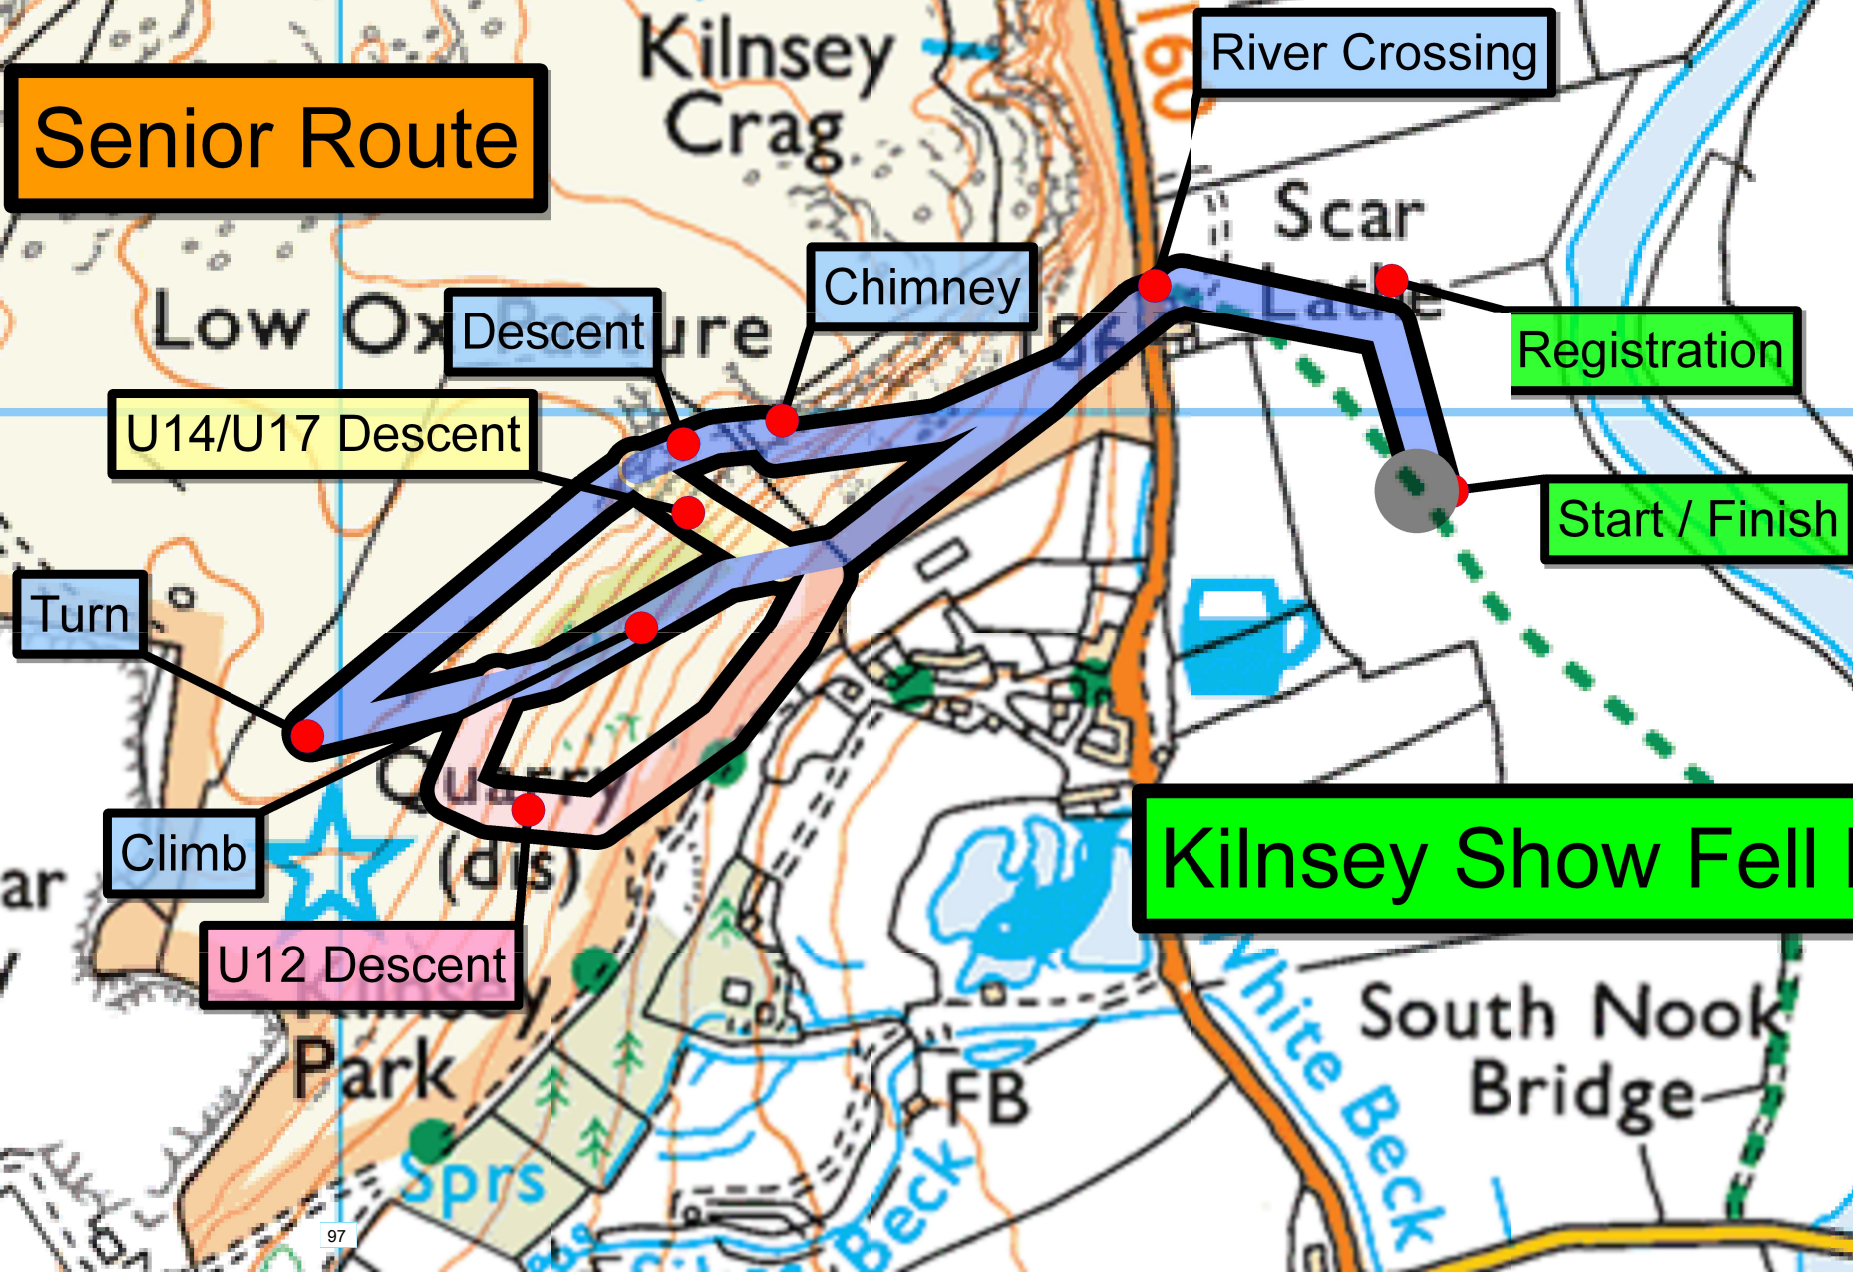

# Kilnsey Show Fell Race

## Senior Route

River Crossing

Chimney

Descent

Registration

U14/U17 Descent

Start / Finish

Turn

Climb

U12 Descent

Kilnsey Crag

Scar

South Nook Bridge

Park

Sprs

FB